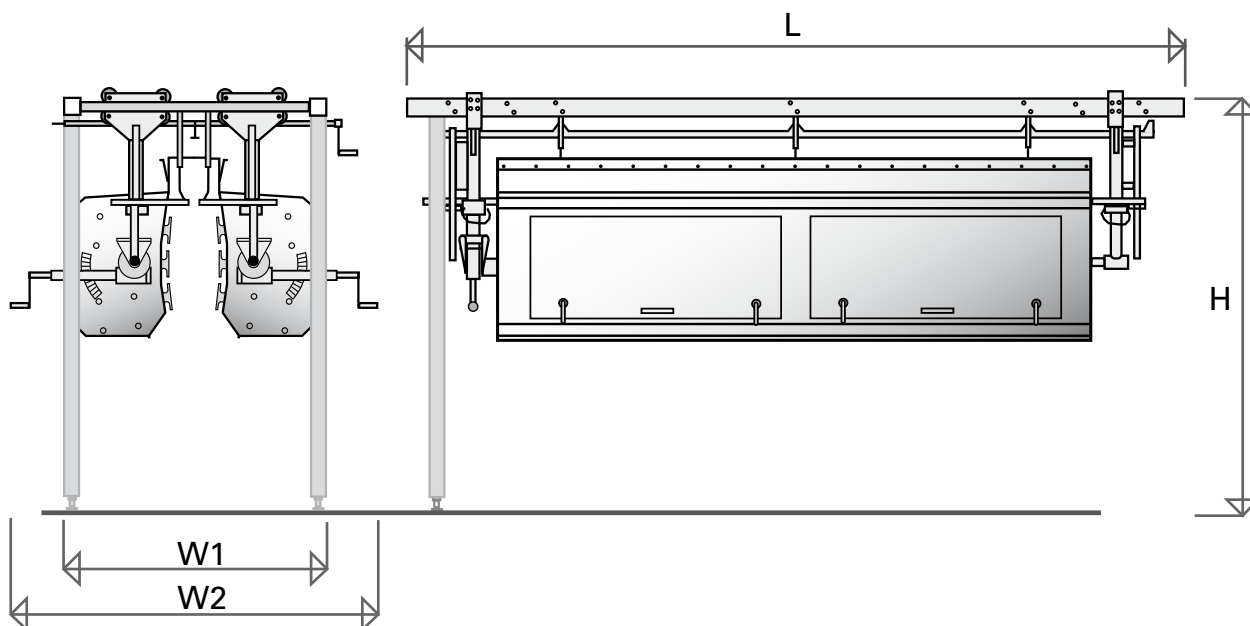

# Meyn plucker JMKD series

Model		JMKD48	JMKD60	JMKD96
Live weight	kg	> 3.5	> 3.5	> 3.5
Length (L)	mm	2,930	3,300	4,610
Width (W1)	mm	2,400	2,400	2,400
Width (W2)	mm	1,600	1,600	1,600
Height (H)	mm	1,800-2,000	1,800-2,000	1,800-2,000
Weight	kg	1,600	2,100	2,400
Electric power installed	kW	18.0	18.0	36.0
Water connection	BSP	1"	1"	1"
Water consumption	l/bird	0.2-0.5	0.2-0.5	0.2-0.5
Options:	Lower beam	N/A	N/A	